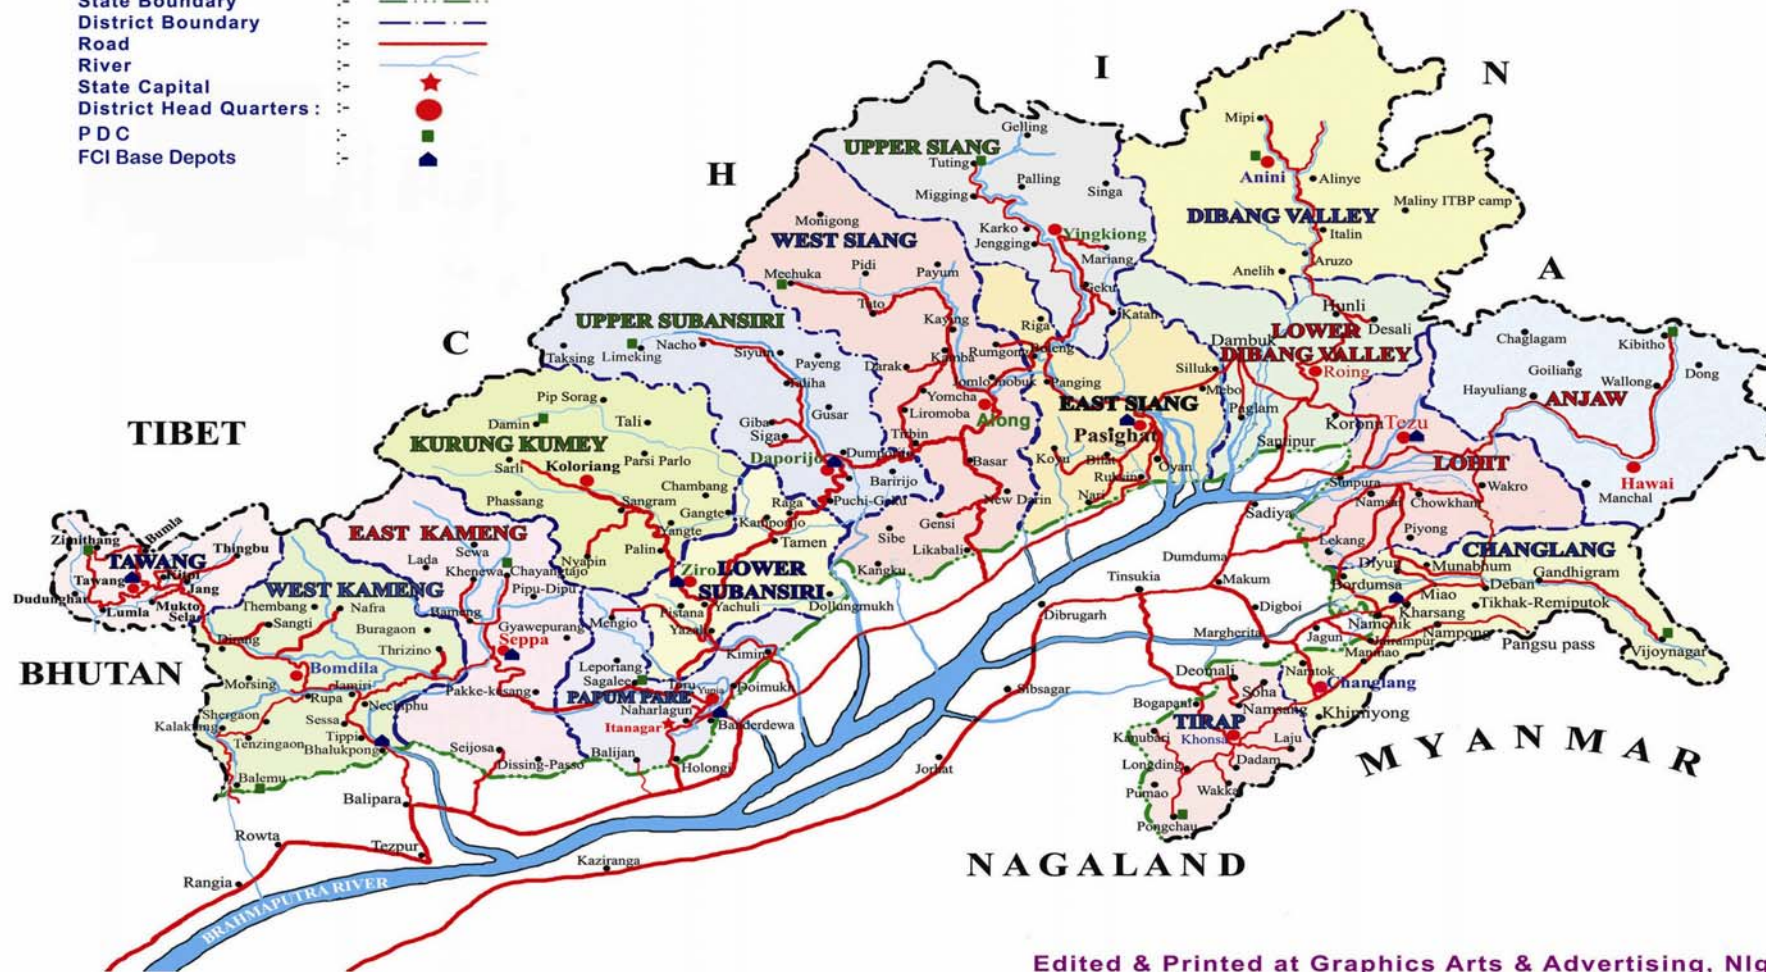

Map of Arunachal Pradesh

INDEX

International Boundary	---
State Boundary	---
District Boundary	---
Road	---
River	---
State Capital	★
District Head Quarters :	●
P D C	■
FCI Base Depots	▲

N
Not to Scale

Edited & Printed at Graphics Arts & Advertising, Nlg.